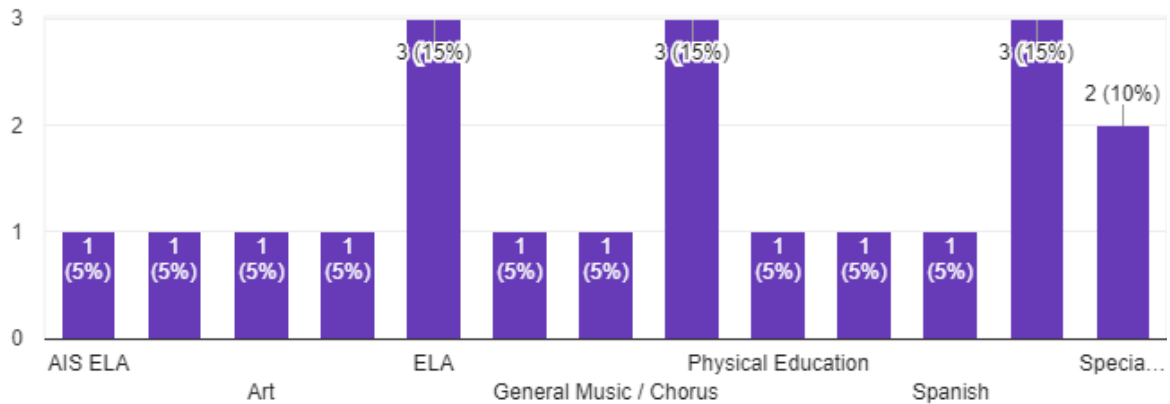

# Teacher/Parent Connection:

A short survey for teachers to explain how they will connect with parents throughout the course of the school year.

## Content Area:

20 responses